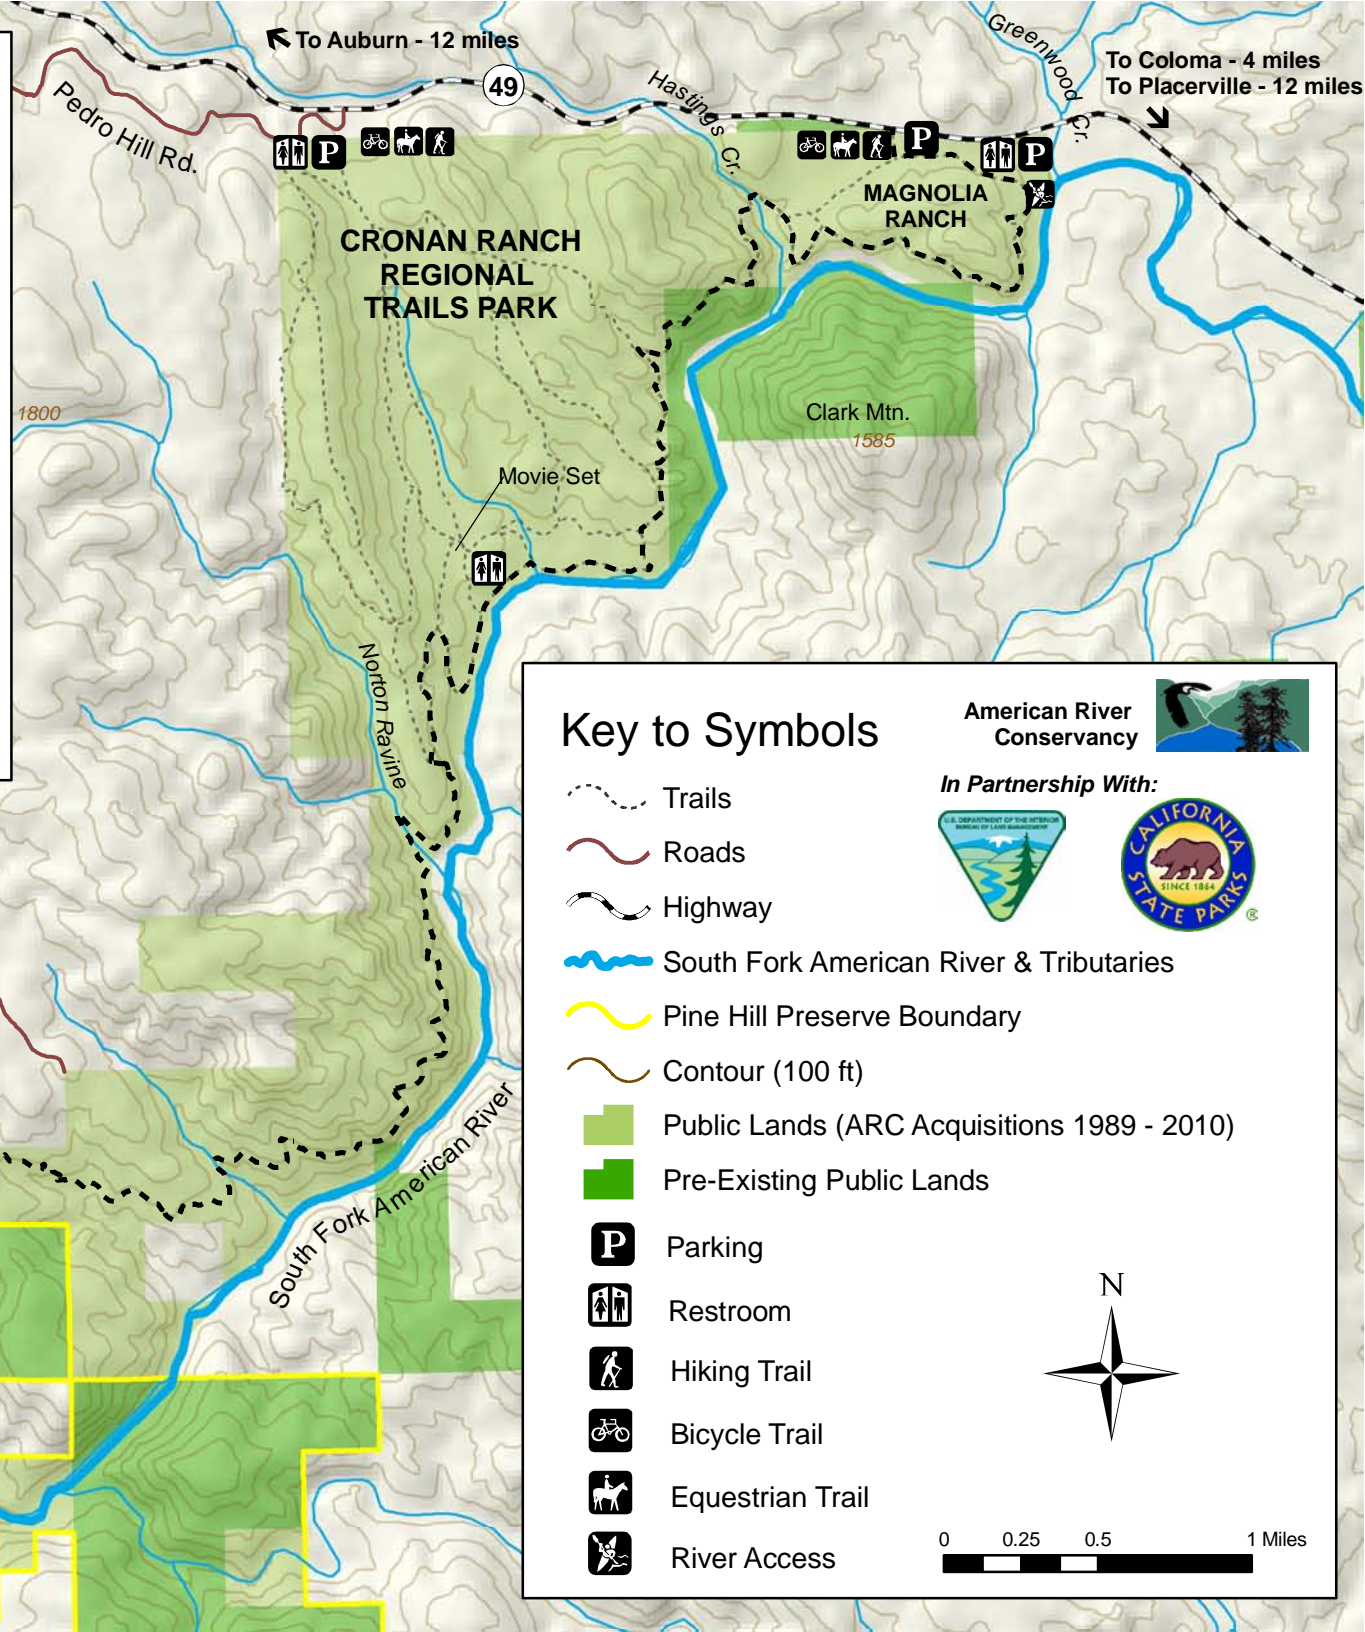

South Fork American River Trail

Key to Symbols

- Trails
- Roads
- Highway
- South Fork American River & Tributaries
- Pine Hill Preserve Boundary
- Contour (100 ft)
- Public Lands (ARC Acquisitions 1989 - 2010)
- Pre-Existing Public Lands
- Parking
- Restroom
- Hiking Trail
- Bicycle Trail
- Equestrian Trail
- River Access