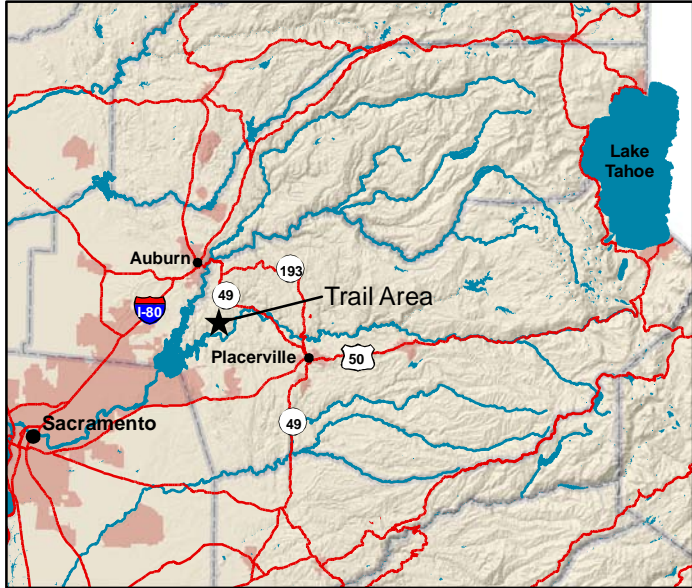

South Fork American River Trail

Key to Symbols

- Trails
- Roads
- Highway
- South Fork American River & Tributaries
- Pine Hill Preserve Boundary
- Contour (100 ft)
- Public Lands (ARC Acquisitions 1989 - 2010)
- Pre-Existing Public Lands
- Parking
- Restroom
- Hiking Trail
- Bicycle Trail
- Equestrian Trail
- River Access